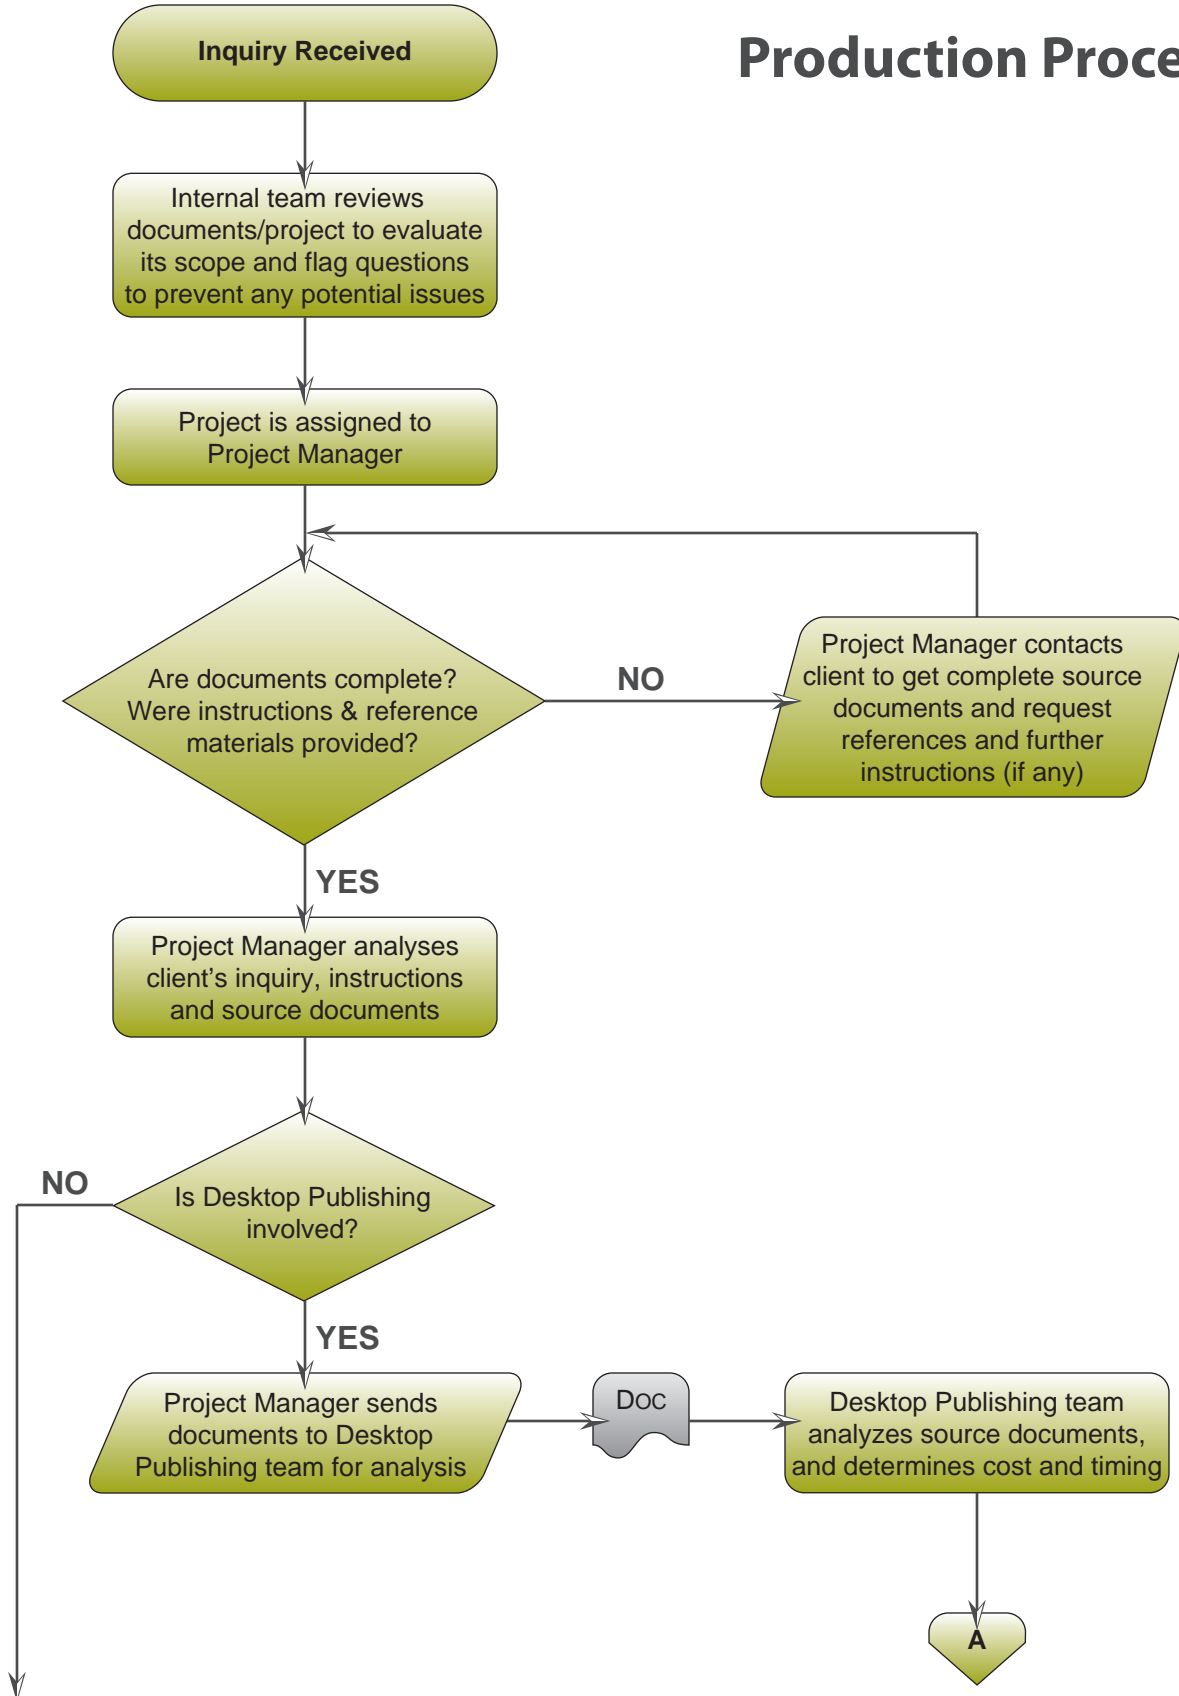

## Production Process

**Accurate. Precise. We get it right the first time – EVERY TIME!**

Address #2405-610 Granville St., Vancouver, BC, V6C3T3, Canada  
 info@abc-lang.com www.abc-lang.com

Tel +1 (604) 669-4579