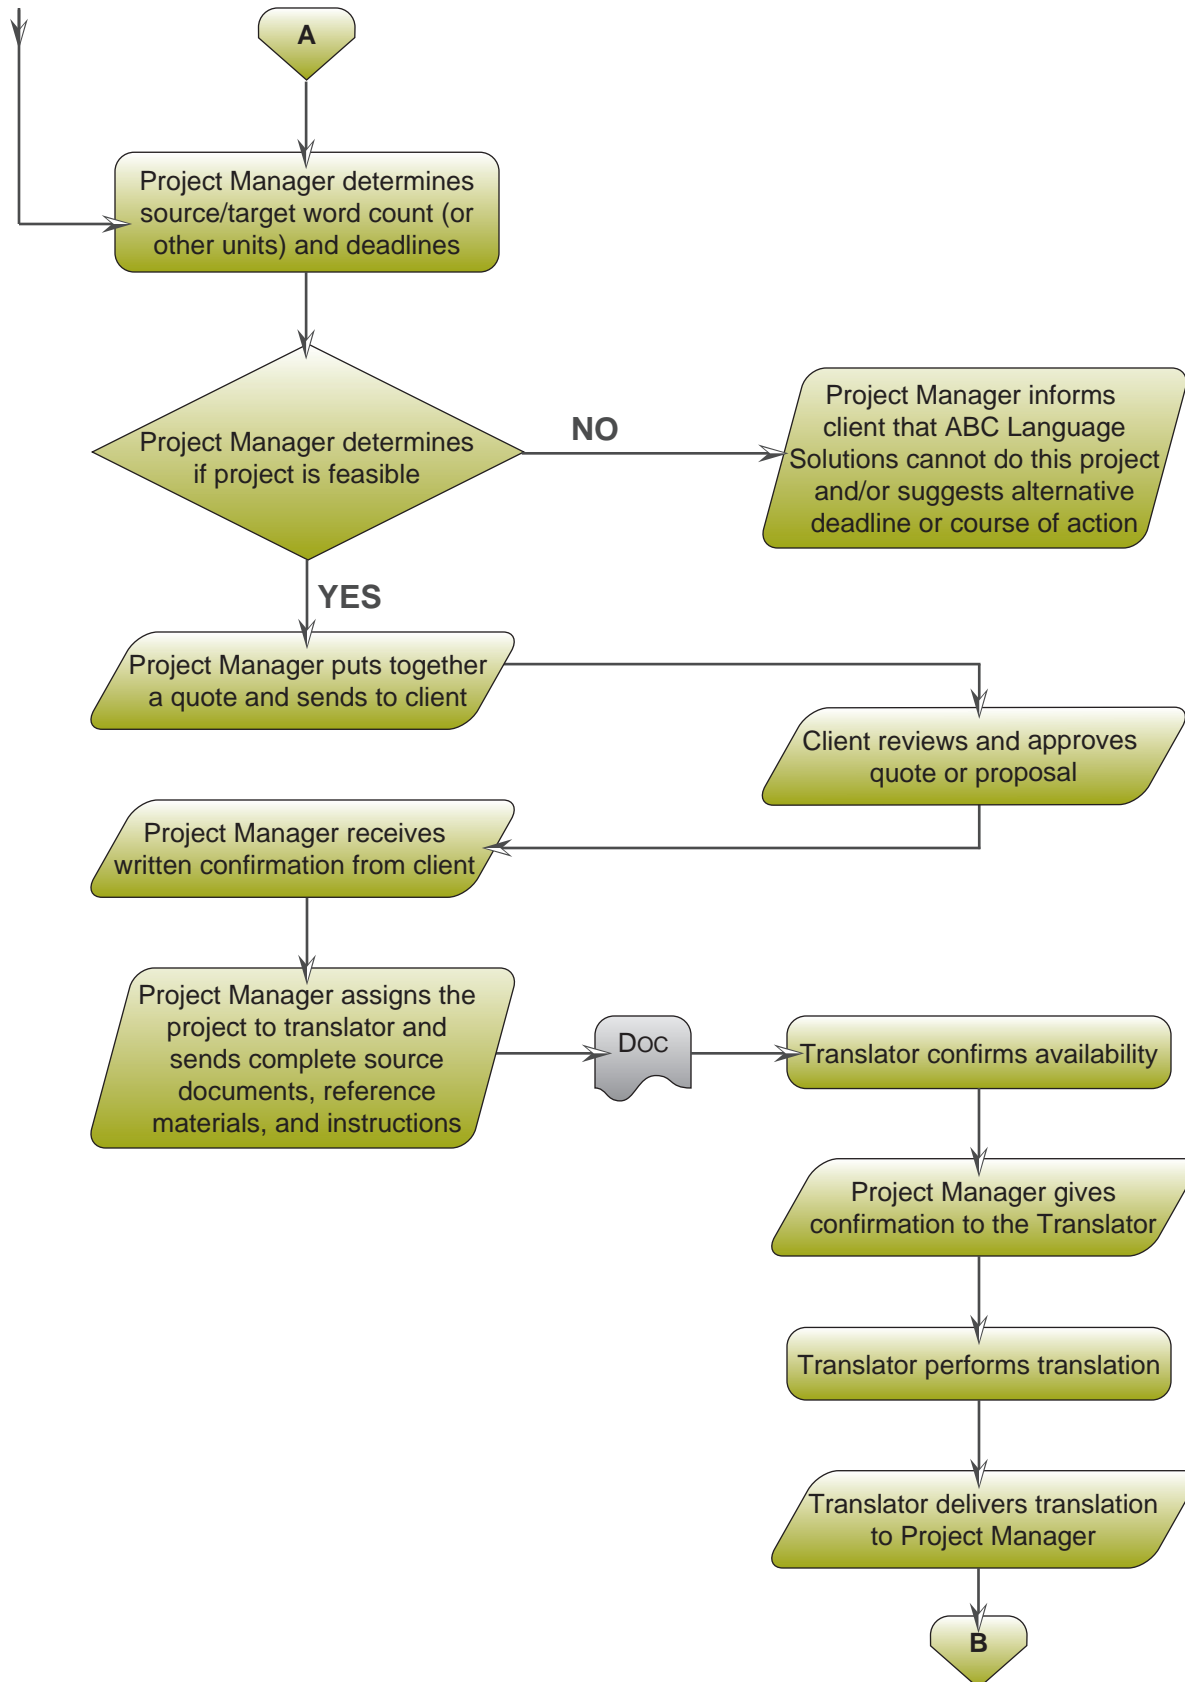

Accurate. Precise. We get it right the first time – EVERY TIME!

Address #2405-610 Granville St., Vancouver, BC, V6C3T3, Canada
info@abc-lang.com www.abc-lang.com

Tel +1 (604) 669-4579

Fax +1 (604) 648-9380

Toll-free +1 (800) 964-9985