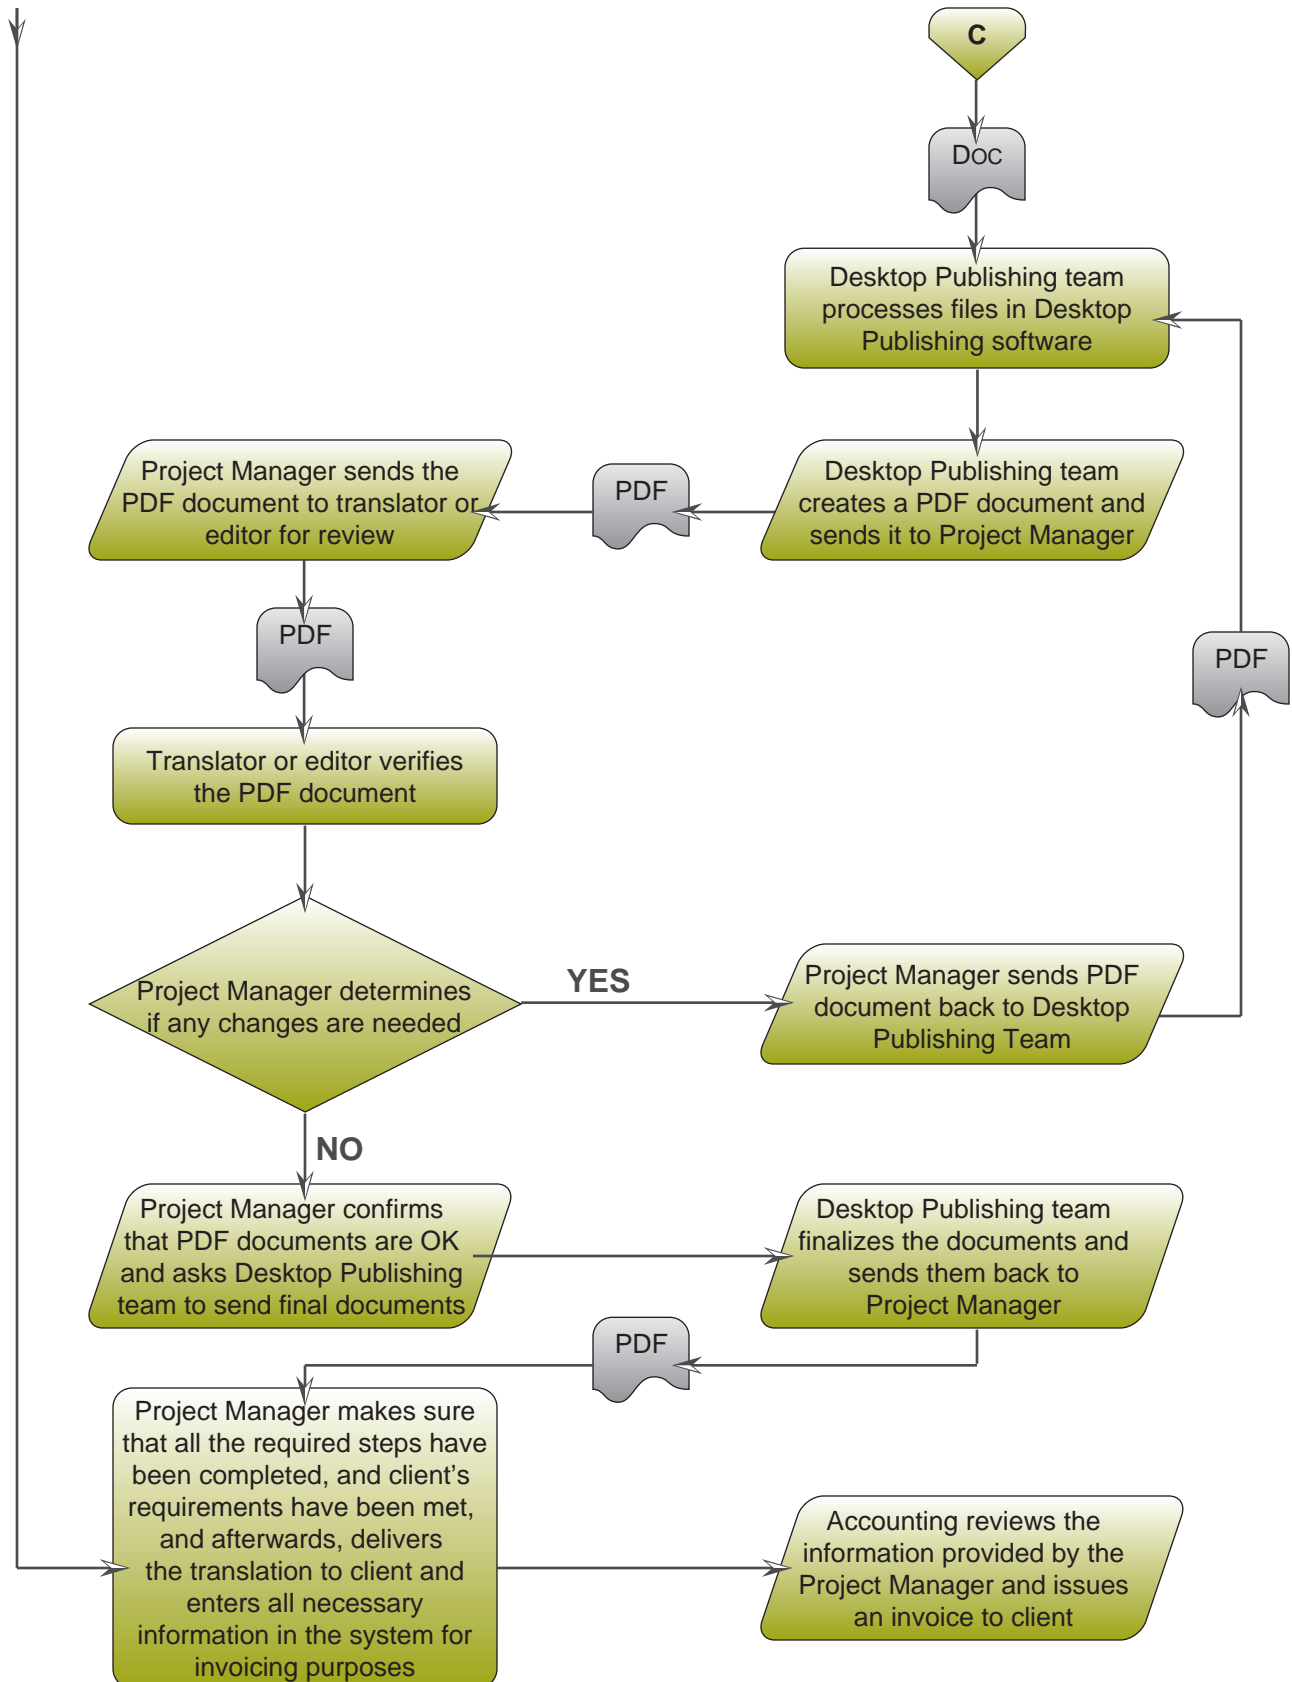

Accurate. Precise. We get it right the first time - EVERY TIME!

Address #2405-610 Granville St., Vancouver, BC, V6C3T3, Canada
info@abc-lang.com www.abc-lang.com

Tel +1 (604) 669-4579

Fax +1 (604) 648-9380

Toll-free +1 (800) 964-9985