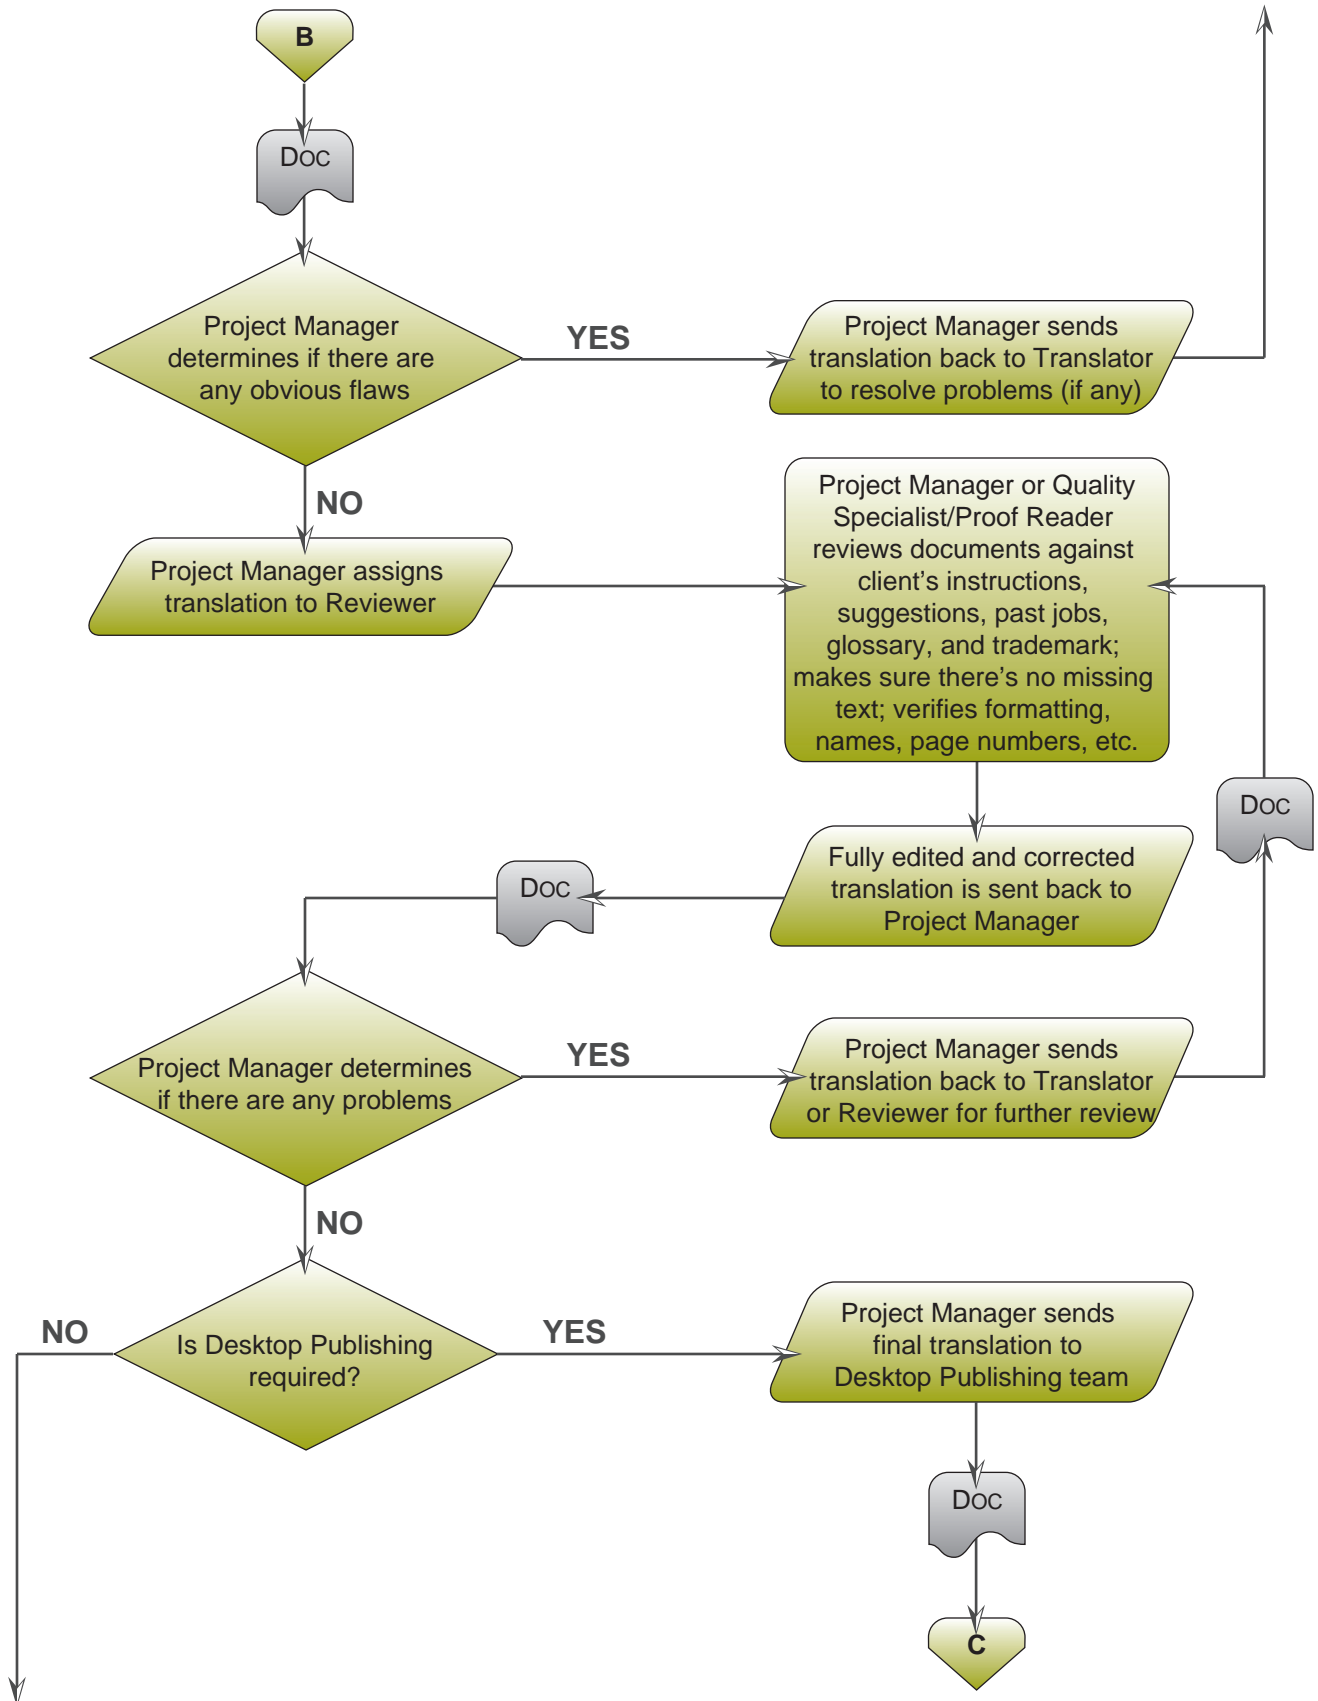

Accurate. Precise. We get it right the first time – EVERY TIME!

Address #2405-610 Granville St., Vancouver, BC, V6C3T3, Canada
info@abc-lang.com www.abc-lang.com

Tel +1 (604) 669-4579

Fax +1 (604) 648-9380

Toll-free +1 (800) 964-9985